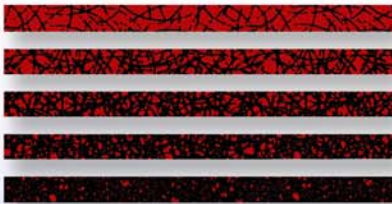

color	8101	8130	8320
-31	●	●	●
-45	●	●	
-58	●	●	●
-91	●	●	●

● - In Stock
● - Limited Quantity

PART	SIZE	CONFIGURATION
8101	1¹/₃₂" x 75'	(5) 5/32" S x (4) 1/16" V
8130	1¹⁵/₁₆" x 75'	(5) 5/16" S x (4) 3/32" V
8320	3⁵/₈" x 75'	(5) 5/8" S x (4) 1/8" V

8101 Configuration Shown Below.

-31 Hot Red/Black