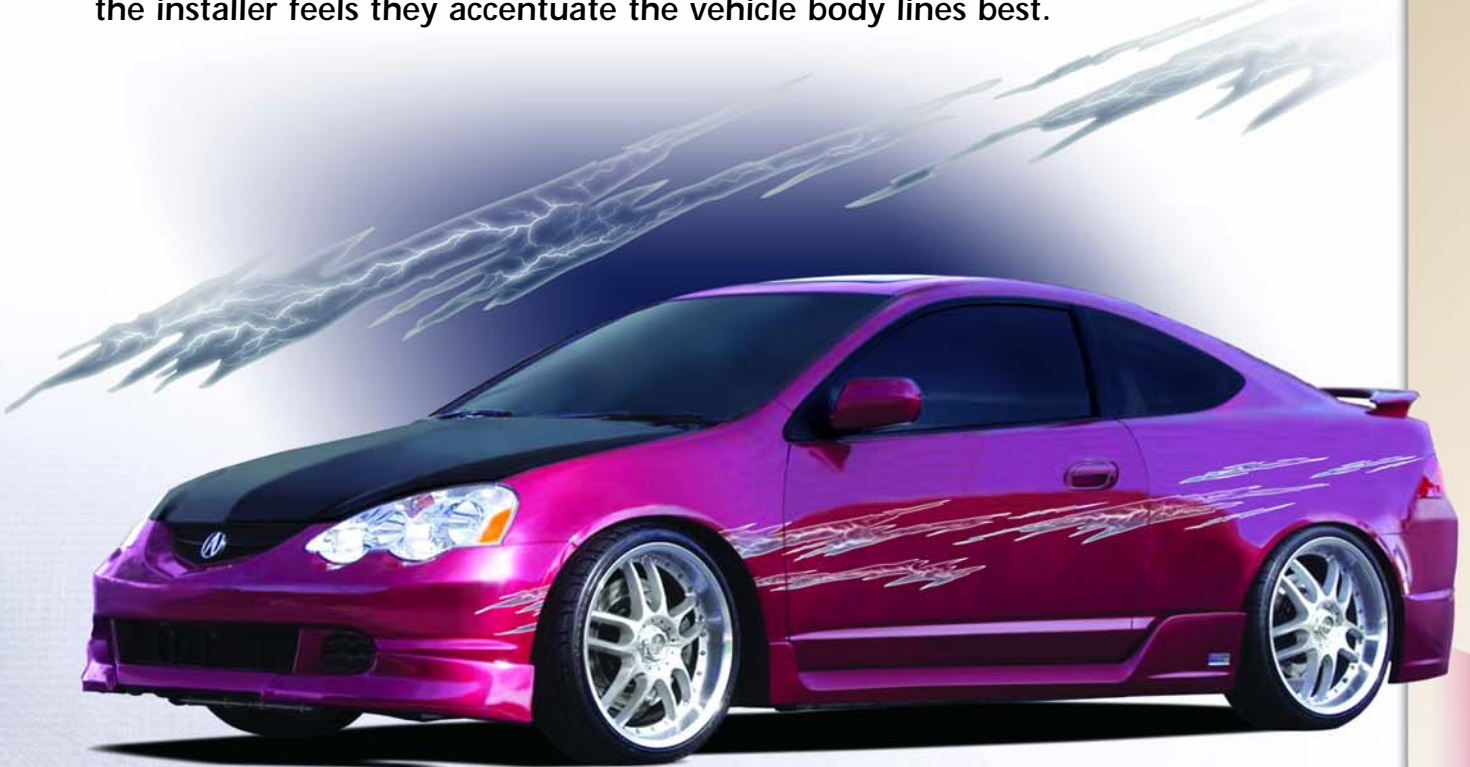

Chevrolet Bowtie is an officially licensed product of General Motors.

Sharplines Razor™ graphic combines unique design with innovative processing, creating a versatile kit that can be installed on any car, pickup or SUV. Printed on clear vinyl, the Razor™ allows the vehicle's paint color to show through select "reverse shadow" areas, elegantly integrating the graphic with the vehicle.

RAZOR™

4007 RAZOR
8" x 123" as shown

-1 NEUTRALS

-2 REDS

-3 BLUES

Sharpline's AfterShock™ kit is created by printing three different vivid colors onto clear, high-performance vinyl. Featuring a distinct lightning effect, AfterShock™ allows the vehicle color to show through once applied, creating a truly dynamic installation. Available in three different color combinations, each AfterShock™ is comprised of separate individual components that can each be placed wherever the installer feels they accentuate the vehicle body lines best.

Sharpline's RoughNeck™ kit gives installers a crisp, rough edged appearance in a large graphic. Available in three color combinations, each created by printing three colors onto clear, high-performance vinyl, the RoughNeck™ kit can be installed in a variety of ways depending on the placement of the graphic components. Due to the nature of the clear base film, the RoughNeck™ package allows the vehicle paint color to show through after installation.