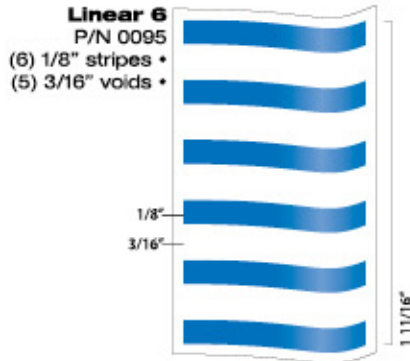

Pin 5/16"	Pin 8/16"
0005	
0008	

Mirage 78	Mirage 132	Mirage 285	Mirage 475	Radiance
				198 Tealite

AVAILABILITY

- 50 ft. & 150 ft.
- 50 ft. Only
- 150 ft. Only

Mirage 285 White

SOLID STRIPING COLOR AVAILABILITY